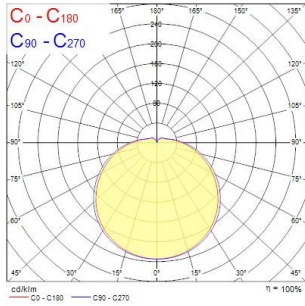

START eco Surface IP44

START ECO SURFACE IP44 1500LM 830

0043116

Product features

- Ceiling / wall luminaire with integrated LED. Perfect solution for hallways, circulation spaces or foyer. Even and uniform light distribution with a halo lighting effect on the wall surface. Body Size diameter 330mm. Power 17W, output 1500 lumens. Supplied with LED driver (non-dimmable). IK03 PC diffuser. Low maintenance with 30,000 hours LED life expectancy

PRODUCT OVERVIEW

Product name	START ECO SURFACE IP44 1500LM 830
Technology	LED
Housing	Aluminium
Mount	Ceiling surface mounting
Environment	Indoor
General application	Residential & Consumer
ETIM Class	EC002892
E-number FI	4170564
Warranty	3 years
Fixture luminous flux (lm)	1500
Luminaire efficacy (lm/W)	88
Colour temperature (K)	3000
Light colour	Warm White
CRI (Ra)	80
Colour Variation Initial (SDCM)	SDCM6
Beam Angle (°)	120
Glare control	< 28
Photobiological Risk Group	RG0
Total power consumption (W)	17
Electrical protection	Class I
Dimmable	No
Housing colour	White
IP rating	IP44
IK rating	IK03
Product EAN number	5410288431161

PHOTOMETRY

START eco Surface IP44 START ECO SURFACE IP44 1500LM 830 0043116

0.5	2.35 2.13	E01 E090 E180	1409 41 54
1.0	4.70 4.25	E01 E090 E180	352 10 14
1.5	7.14 6.38	E01 E090 E180	187 5 6
2.0	9.52 8.50	E01 E090 E180	88 3 4
2.5	11.88 10.63	E01 E090 E180	56 2 2
3.0	14.27 12.75	E01 E090 E180	39 1 2

Distance [m] Cone diameter [m] Illuminance [lx]

— C0 - C180 (Half beam angle: 133.9°)
— C90 - C270 (Half beam angle: 134.4°)

TECHNICAL DRAWINGS

Version	Ø	H
6W	180	75
12W	250	80
17/18W	330	96
24W	360	100