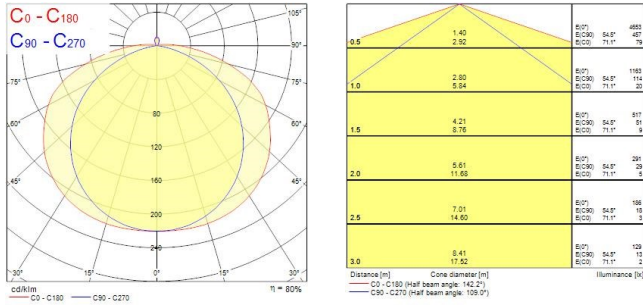

Start Tubular - Electronic Start Tubular IP66 228 EB 840 0042344