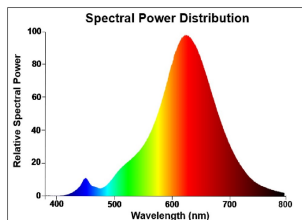

Toledo Mirage B75 *ToLEDo Mirage B75 125LM E27 SL* 0029902

TECHNICAL DRAWINGS