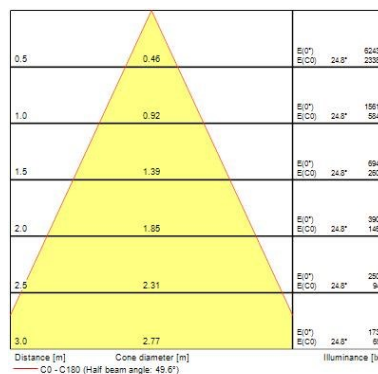

Expospot 50 fixed - Sylvania

EXPOSPOT 50 FIXED RA80 4000K WB WHITE
0060206

Lifespan L80 B10	60000
Lifespan L90 B50	60000
Lifespan L90 B20	60000
Lifespan L90 B10	55000

Physical data

Housing colour	White
IP rating	IP20
IK rating	IK02
Nominal Product Width (mm)	95
Nominal Product Height (mm)	103
Cutout Dimensions (W x L in mm or Diameter in mm)	85
Weight (kg)	0.52
Recessed Depth (mm)	103

Packaging

Single packaging type	Carton
Product EAN number	5410288602066
Packaging single length / height (cm)	18.0
Packaging single width (cm)	18.0
Packaging single depth (cm)	16.0
DUN14 (outer)	05410288602066
Units per outer package	1
Packaging outer length / height (cm)	18.0
Packaging outer width (cm)	18.0
Packaging outer depth (cm)	16.0

PHOTOMETRY

TECHNICAL DRAWINGS