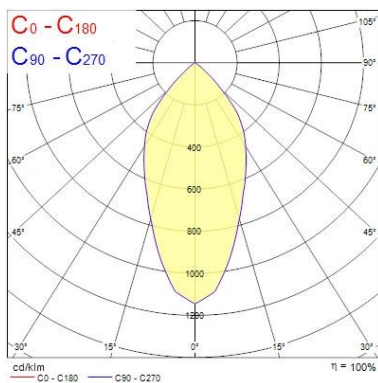

Expospot 50 fixed - Sylvania

EXPOSPOT 50 FIXED RA80 4000K WB WHITE
0060206

Lifespan L80 B10	60000
Lifespan L90 B50	60000
Lifespan L90 B20	60000
Lifespan L90 B10	55000

Physical data

Housing colour	White
IP rating	IP20
IK rating	IK02
Nominal Product Width (mm)	95
Nominal Product Height (mm)	103
Cutout Dimensions (W x L in mm or Diameter in mm)	85
Weight (kg)	0.52
Recessed Depth (mm)	103

Packaging

Single packaging type	Carton
Product EAN number	5410288602066
Packaging single length / height (cm)	18.0
Packaging single width (cm)	18.0
Packaging single depth (cm)	16.0
DUN14 (outer)	05410288602066
Units per outer package	1
Packaging outer length / height (cm)	18.0
Packaging outer width (cm)	18.0
Packaging outer depth (cm)	16.0

PHOTOMETRY

TECHNICAL DRAWINGS