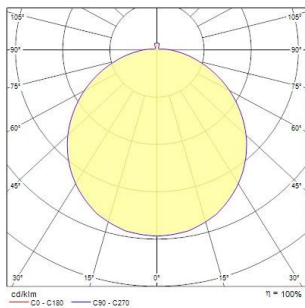

### PHOTOMETRY

Distance [m]	Cone diameter [m]	Beam angle [°]	Beam diameter [m]	Illuminance [lx]
0.5	1.96	87.4°	205	16
1.0	3.13	87.4°	51	4
1.5	4.69	87.4°	22	2
2.0	6.25	87.4°	11	1
2.5	7.82	87.4°	6	0.5
3.0	9.38	87.4°	3	0.2

Distance [m] Cone diameter [m] Illuminance [lx]  
C0 - C180 (Half beam angle: 114.8°)