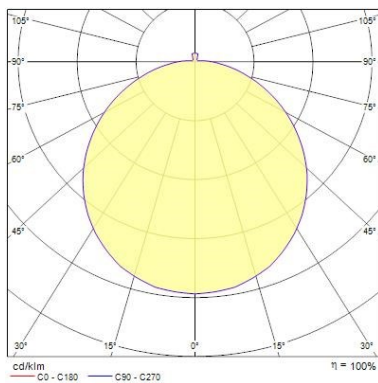

Brio IP65 LED - Vandal Resistant

BRIO IP55VR LED 4000K DALI Emergency
4054975

Electrical data

Mains voltage (V)	230V~
Electrical protection	Class II
Control gear mounting	Integral
Transformer required	Yes
Drive current (mA)	350

Physical data

Housing colour	White
IP rating	IP55
IK rating	IK10
Diffuser finish	Opal
Diffuser material	PC Polycarbonate
Reflector finish	White
Nominal Product Length (mm)	408
Nominal Product Width (mm)	358
Weight (kg)	3.2

Packaging

Single packaging type	Carton
Product EAN number	5026524549752
Packaging single length / height (cm)	50.0
Packaging single width (cm)	50.0
Packaging single depth (cm)	20.0
Units per outer package	1
Packaging outer length / height (cm)	50.0
Packaging outer width (cm)	50.0
Packaging outer depth (cm)	20.0

PHOTOMETRY

Distance [m]	Cone diameter [m]	E₀ [lx]	E₁ [lx]	E₂ [lx]
0.5	1.56	57.4	205	18
1.0	3.13	57.4	81	4
1.5	4.69	57.4	23	2
2.0	6.25	57.4	13	1
2.5	7.82	57.4	8	1
3.0	9.38	57.4	6	0

Distance [m]   Cone diameter [m]   Illuminance [lx]
C0 - C180 (Half beam angle: 114.8°)

TECHNICAL DRAWINGS