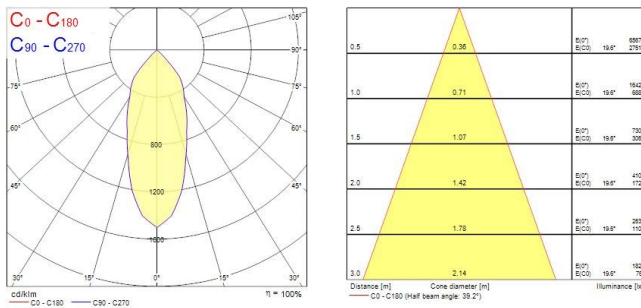

Myriad Pendant Silver - Remote Gear

MYRIAD PENDANT 4000K REMOTE GEAR PHASE DIM SILVER
2049588

Total power consumption (W)	10
Electrical protection	Class II
Control gear mounting	Remote
Dimmable	Yes
Housing colour	Silver
IP rating	IP20
IK rating	IK02
Product EAN number	5025768495887

PHOTOMETRY

TECHNICAL DRAWINGS