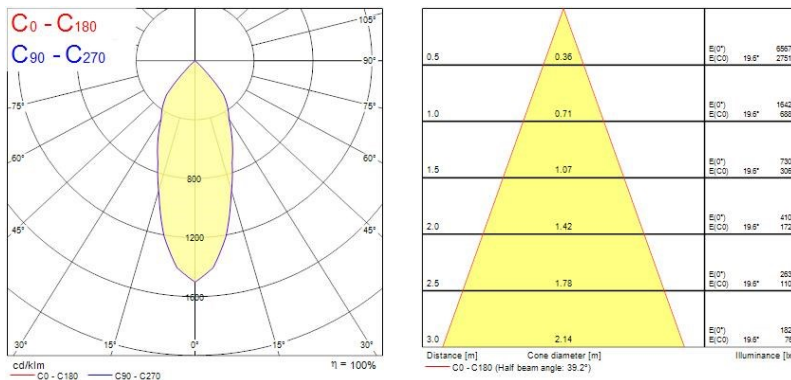

Myriad Pendant Silver - Remote Gear

MYRIAD PENDANT 4000K REMOTE GEAR PHASE DIM SILVER
2049588

Physical data

Housing colour	Silver
IP rating	IP20
IK rating	IK02
Nominal Product Length (mm)	75
Nominal Product Width (mm)	75
Nominal Product Height (mm)	129
Nominal Product Diameter (mm)	75
Max. Lamp Diameter (mm) - D	75
Weight (kg)	0.45

Packaging

Single packaging type	Carton
Product EAN number	5025768495887
Packaging single length / height (cm)	17.5
Packaging single width (cm)	15.0
Packaging single depth (cm)	17.5
Units per outer package	1
Packaging outer length / height (cm)	17.5
Packaging outer width (cm)	15.0
Packaging outer depth (cm)	17.5

PHOTOMETRY

TECHNICAL DRAWINGS