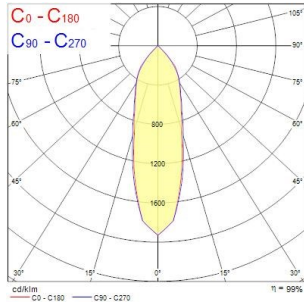

Start Spot Scoop

START SPOT SCOOP 1950LM 940 MB WHITE

0060583

Product features

- Recessed Adjustable Accent Downlight, integrated LED, die cast aluminium body, Ø155mm cut-out, CCT 4000K, SDCM<3, CRI90, 1950lm, total power consumption 20W, resulting in 98lm/W.

PRODUCT OVERVIEW

Product name	START SPOT SCOOP 1950LM 940 MB WHITE
Technology	LED
Housing	Aluminium
Environment	Indoor
General application	Retail
ETIM Class	EC001744
E-number FI	4276980
Warranty	5 years
Fixture luminous flux (lm)	1950
Luminaire efficacy (lm/W)	98
Colour temperature (K)	4000
Light colour	Neutral White
CRI (Ra)	90
Colour Variation Initial (SDCM)	SDCM3
Beam Angle (°)	32
Photobiological Risk Group	RG1
Total power consumption (W)	20
Electrical protection	Class II
Dimmable	No
LED Flickering Rate	Medium (21% - 40%)
Housing colour	RAL 9016 - Traffic white / Bezel
IP rating	IP40/20
IK rating	IK03
Product EAN number	5410288605838

PHOTOMETRY

Start Spot Scoop *START SPOT SCOOP 1950LM 940 MB WHITE* 0060583

TECHNICAL DRAWINGS