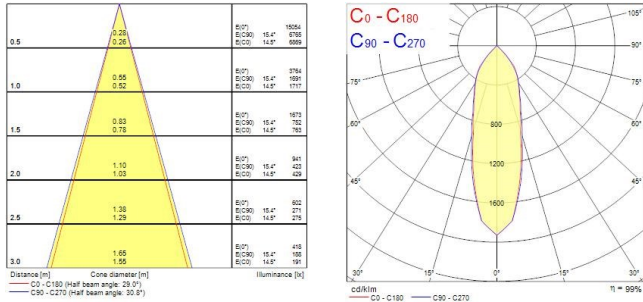

Start Spot Scoop

START SPOT SCOOP 1950LM 940 MB WHITE

0060583

Product features

- Recessed Adjustable Accent Downlight, integrated LED, die cast aluminium body, Ø155mm cut-out, CCT 4000K, SDCM<3, CRI90, 1950lm, total power consumption 20W, resulting in 98lm/W.

PRODUCT OVERVIEW

Product name	START SPOT SCOOP 1950LM 940 MB WHITE
Technology	LED
Housing	Aluminium
Environment	Indoor
General application	Retail
ETIM Class	EC001744
E-number FI	4276980
Warranty	5 years
Fixture luminous flux (lm)	1950
Luminaire efficacy (lm/W)	98
Colour temperature (K)	4000
Light colour	Neutral White
CRI (Ra)	90
Colour Variation Initial (SDCM)	SDCM3
Beam Angle (°)	32
Photobiological Risk Group	RG1
Total power consumption (W)	20
Electrical protection	Class II
Dimmable	No
LED Flickering Rate	Medium (21% - 40%)
Housing colour	RAL 9016 - Traffic white / Bezel
IP rating	IP40/20
IK rating	IK03
Product EAN number	5410288605838

PHOTOMETRY

Start Spot Scoop *START SPOT SCOOP 1950LM 940 MB WHITE* 0060583

TECHNICAL DRAWINGS