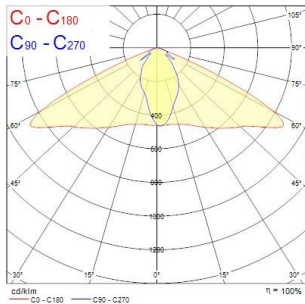

Zephyr Small ZEPHYR SML LANT 3700LM 4K 1M CLI GREY 0049390