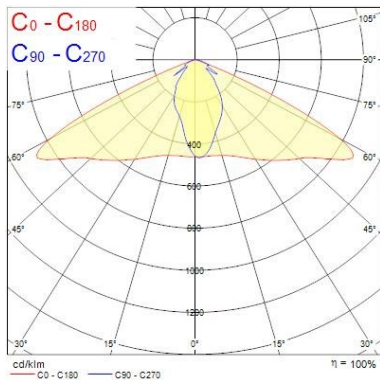

Zephyr Small

ZEPHYR SML LANT 3700LM 4K 1M CLI GREY
0049390

Nominal Product Width (mm)	161
Nominal Product Height (mm)	78
Weight (kg)	2.0

Packaging

Single packaging type	Carton
Product EAN number	5410288493909
Packaging single length / height (cm)	40.0
Packaging single width (cm)	22.5
Packaging single depth (cm)	16.5
DUN14 (outer)	05410288493909
Units per outer package	1
Packaging outer length / height (cm)	40.0
Packaging outer width (cm)	22.5
Packaging outer depth (cm)	16.5

Safety data

Optimal operating condition (°C)	-20-45

PHOTOMETRY

TECHNICAL DRAWINGS