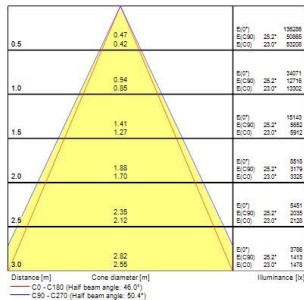

Start Highbay DALI START Highbay IP65 DALI 26000lm 840 MB 0039364

TECHNICAL DRAWINGS