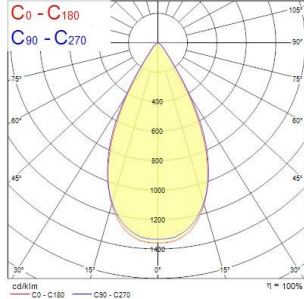

Start Highbay DALI START Highbay IP65 DALI 26000lm 840 MB 0039364

TECHNICAL DRAWINGS