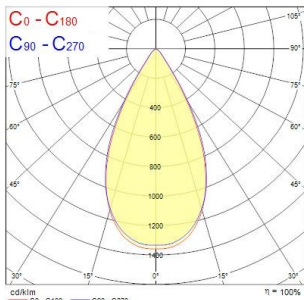

Start Highbay DALI START Highbay IP65 DALI 26000lm 840 MB 0039364

TECHNICAL DRAWINGS