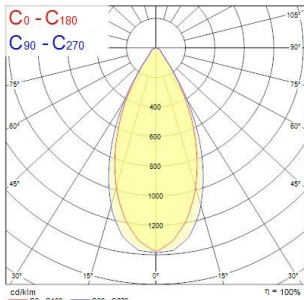

Start Highbay DALI START Highbay IP65 DALI 26000lm 840 MB 0039364

TECHNICAL DRAWINGS