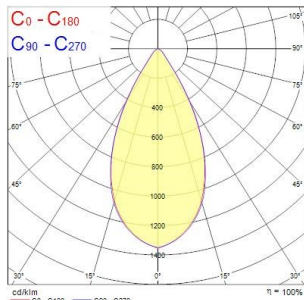

Start Highbay DALI START Highbay IP65 DALI 26000lm 840 MB 0039364

TECHNICAL DRAWINGS