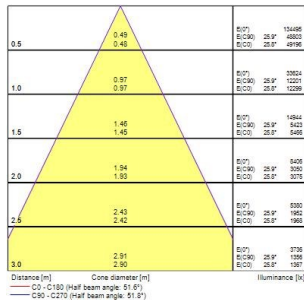

Start Highbay DALI START Highbay IP65 DALI 26000lm 840 MB 0039364

TECHNICAL DRAWINGS