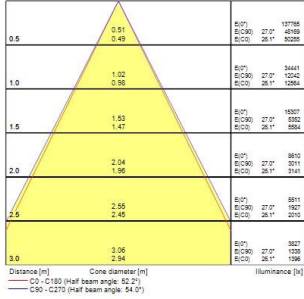

Start Highbay DALI START Highbay IP65 DALI 26000lm 840 MB 0039364

TECHNICAL DRAWINGS