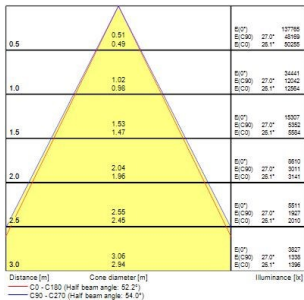

Start Highbay DALI START Highbay IP65 DALI 26000lm 840 MB 0039364

TECHNICAL DRAWINGS