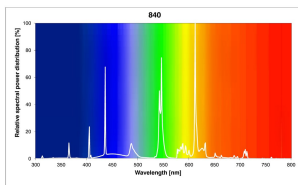

T8 Luxline Plus
 F58W/T8/840
 0001530

Product features

PRODUCT OVERVIEW

Product name	F58W/T8/840
Technology	Fluorescent
Watt (Rated) (W)	58.00
Lamp shape	Tube, double-ended
Type	T8 Luxline Plus
Cap/Base	G13
Lamp finish	Frosted/Coated
Fixture rating	Open
General application	Education, Hospitality, Logistics & Industry, Museums & Galleries, Office, Retail, Residential & Consumer
ETIM Class	EC000108
E-number FI	4940774
E-number SE	8356616
E-number Norway	3815422
Luminous flux (lm)	5200
Colour temperature (K)	4000
Light colour	Cool White
CRI (Ra)	85
Colour Variation Initial (SDCM)	SDCM5
Photobiological Risk Group	Not applicable
Wattage (W)	58.00
Product Voltage (V)	110
Dimmable	Yes
Average life (Nominal) (h)	20000
Product EAN number	5410288015309

PHOTOMETRY

T8 Luxline Plus
F58W/T8/840
0001530

TECHNICAL DRAWINGS