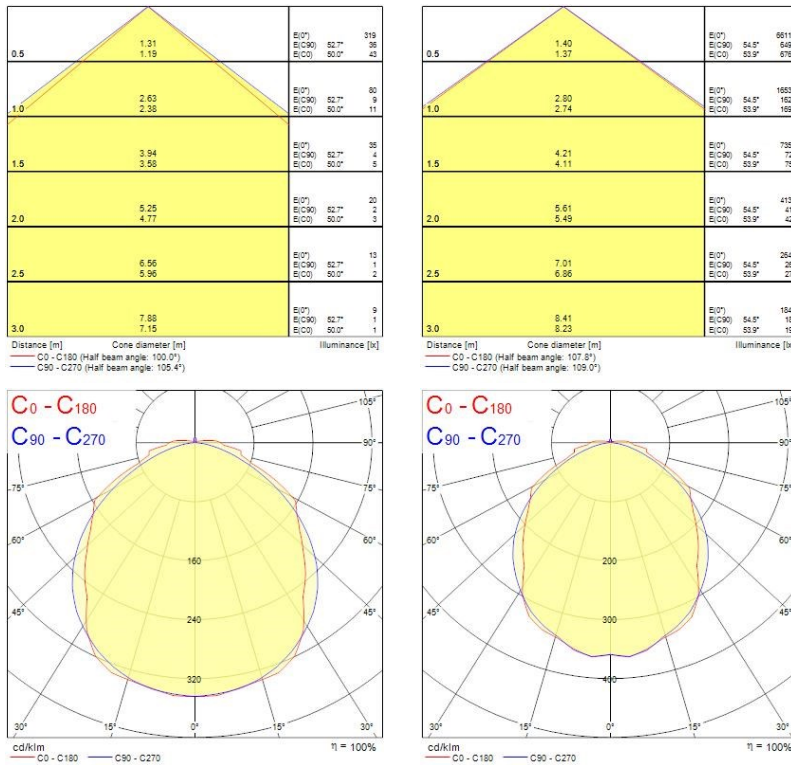

Sylproof Superia LED G3 Emergency SYLPROOF SUPERIA LED G3 1500mm Single 4K E3 0048722

Units per outer package	1
Packaging outer length / height (cm)	167.2
Packaging outer width (cm)	8.8
Packaging outer depth (cm)	8.4

Safety data

Optimal operating condition (°C)	0-30
Dry applications use only	No

PHOTOMETRY

TECHNICAL DRAWINGS