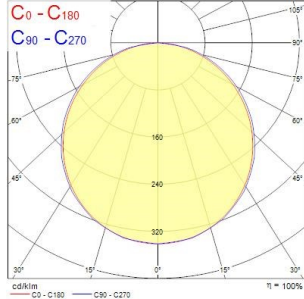

### Product features

- LED back-lit recessed panel, 4000K Neutral White, 4750lm delivered from 36W, 132lm/W total system efficiency, energy efficient external DALI dimmable tridonic driver, even distribution of light throughout fixture, Average lifespan: 100.000Hrs, size (HxWxD) 620x620x65mm.

## PRODUCT OVERVIEW

Product name	START PANEL HO 625 4000K DALI G4
Technology	LED
Housing	Steel
Mount	Ceiling recessed mounting
General application	Education, Office
ETIM Class	EC002892
Warranty	5 years
Fixture luminous flux (lm)	4750
Luminaire efficacy (lm/W)	130
Colour temperature (K)	4000
Light colour	Neutral White
CRI (Ra)	80
Colour Variation Initial (SDCM)	SDCM3
Beam Angle (°)	107
Glare control	< 25
Photobiological Risk Group	RG0
Total power consumption (W)	36
Electrical protection	Class I
Control gear type	LED driver constant current
Dimmable	Yes
Minimum dimming level (%)	1
LED Flickering Rate	Ultra low (5% or less)
Housing colour	RAL 9016 - Traffic white / Bezel
IP rating	IP44/20
IK rating	IK03
Product EAN number	5410288477954

## PHOTOMETRY

Distance [m]      Core diameter [m]      Illuminance [lx]

— C0 - C180 (Half beam angle: 115.0°)  
— C90 - C270 (Half beam angle: 115.0°)