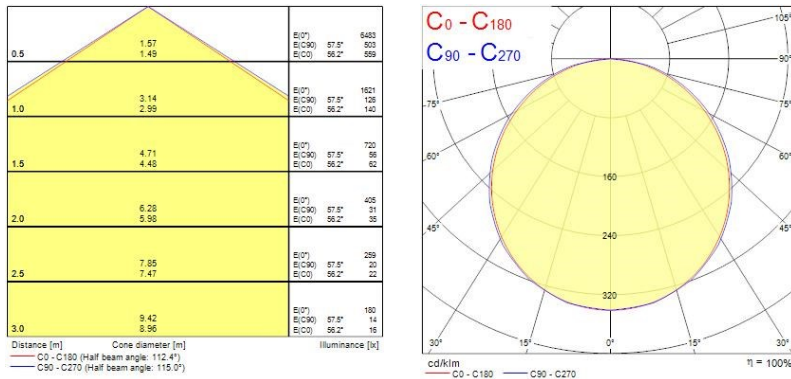

START Panel G4 625x625

START PANEL HO 625 4000K DALI G4
0047795

IK rating	IK03
Diffuser finish	Opal
Diffuser material	PC Polycarbonate
Nominal Product Length (mm)	620
Nominal Product Width (mm)	620
Nominal Product Height (mm)	63
Weight (kg)	3.3

Packaging

Single packaging type	Carton
Product EAN number	5410288477954
Packaging single length / height (cm)	63.5
Packaging single width (cm)	63.0
Packaging single depth (cm)	7.5
DUN14 (outer)	05410288477954
Units per outer package	20
Packaging outer length / height (cm)	129.0
Packaging outer width (cm)	81.0
Packaging outer depth (cm)	65.0

Safety data

Optimal operating condition (°C)	0-40

PHOTOMETRY

TECHNICAL DRAWINGS