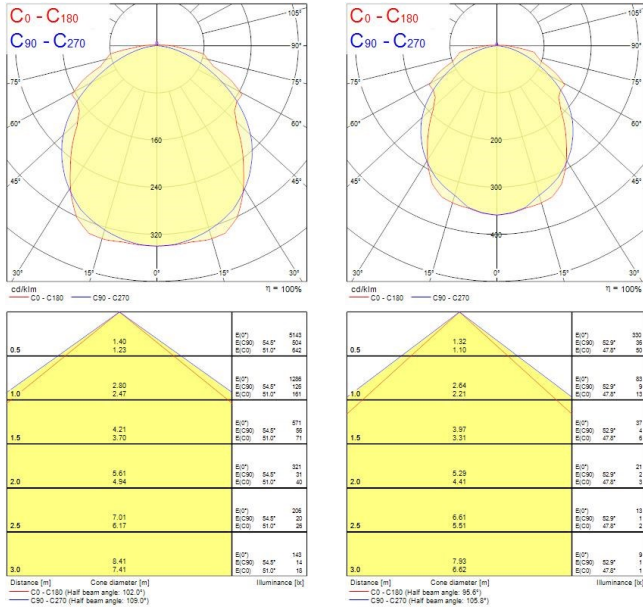

Sylproof Superia LED G3 Emergency SYLPROOF SUPERIA LED G3 1200mm Single 4K DALI E3 0048708

TECHNICAL DRAWINGS