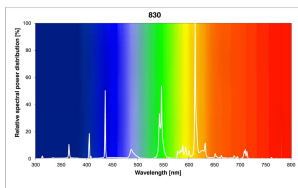

T5 FHO Luxline Plus

54W/T5/830 FHO
0002781

Product features

PRODUCT OVERVIEW

Product name	54W/T5/830 FHO
Technology	Fluorescent
Watt (Rated) (W)	54
Lamp shape	Tube, double-ended
Type	T5 FHO Luxline Plus
Cap/Base	G5
Lamp finish	Frosted/Coated
Fixture rating	Open
General application	Education, Hospitality, Logistics & Industry, Museums & Galleries, Office, Retail, Residential & Consumer
ETIM Class	EC000108
E-number SE	8356558
E-number Norway	3800914
Luminous flux (lm)	4450
Rated lamp efficacy 100h 50Hz at 35°C (lm/W)	82
Colour temperature (K)	3000
Light colour	Warm White
CRI (Ra)	85
Colour Variation Initial (SDCM)	SDCM5
Photobiological Risk Group	Not applicable
Wattage (W)	54.00
Product Voltage (V)	118
Dimmable	Yes
Average life (Nominal) (h)	24000
Product EAN number	5410288027814

PHOTOMETRY

T5 FHO Luxline Plus
54W/T5/830 FHO
0002781

TECHNICAL DRAWINGS