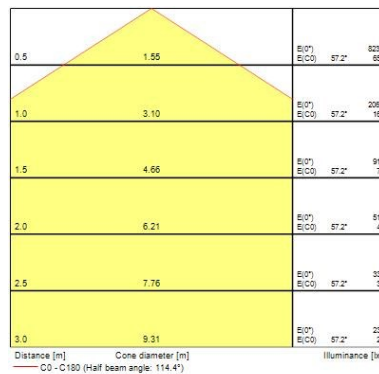

Sterling Bulkhead - LED

Sterling Bulkhead 3000K DALI Black
4054986

Transformer required	Yes
Drive current (mA)	350

Physical data

Housing colour	Black
IP rating	IP55
IK rating	IK09
Diffuser finish	Opal
Diffuser material	PC Polycarbonate
Reflector finish	White
Nominal Product Height (mm)	128
Max. Lamp Diameter (mm) - D	350
Weight (kg)	3.4

Packaging

Single packaging type	Carton
Product EAN number	5026524549868
Packaging single length / height (cm)	36.0
Packaging single width (cm)	36.0
Packaging single depth (cm)	13.5
Units per outer package	1
Packaging outer length / height (cm)	36.0
Packaging outer width (cm)	36.0
Packaging outer depth (cm)	13.5

PHOTOMETRY