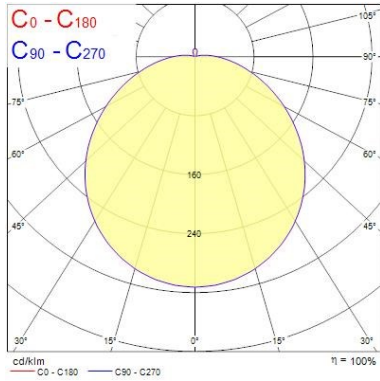

Sterling Bulkhead - LED

Sterling Bulkhead 3000K DALI Black
4054986

TECHNICAL DRAWINGS