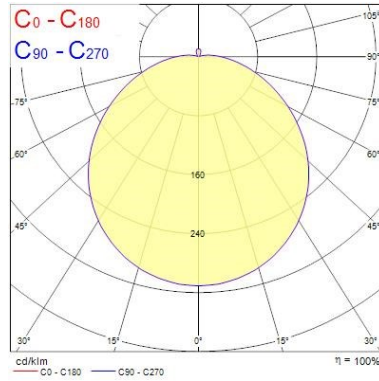

Sterling Bulkhead - LED

Sterling Bulkhead 3000K DALI Black
4054986

TECHNICAL DRAWINGS