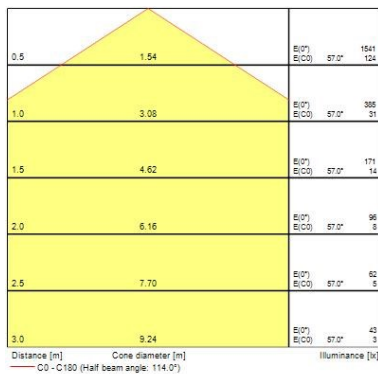

Sterling Bulkhead - LED

Sterling Bulkhead 3000K DALI Black
4054986

Transformer required	Yes
Drive current (mA)	350

Physical data

Housing colour	Black
IP rating	IP55
IK rating	IK09
Diffuser finish	Opal
Diffuser material	PC Polycarbonate
Reflector finish	White
Nominal Product Height (mm)	128
Max. Lamp Diameter (mm) - D	350
Weight (kg)	3.4

Packaging

Single packaging type	Carton
Product EAN number	5026524549868
Packaging single length / height (cm)	36.0
Packaging single width (cm)	36.0
Packaging single depth (cm)	13.5
Units per outer package	1
Packaging outer length / height (cm)	36.0
Packaging outer width (cm)	36.0
Packaging outer depth (cm)	13.5

PHOTOMETRY