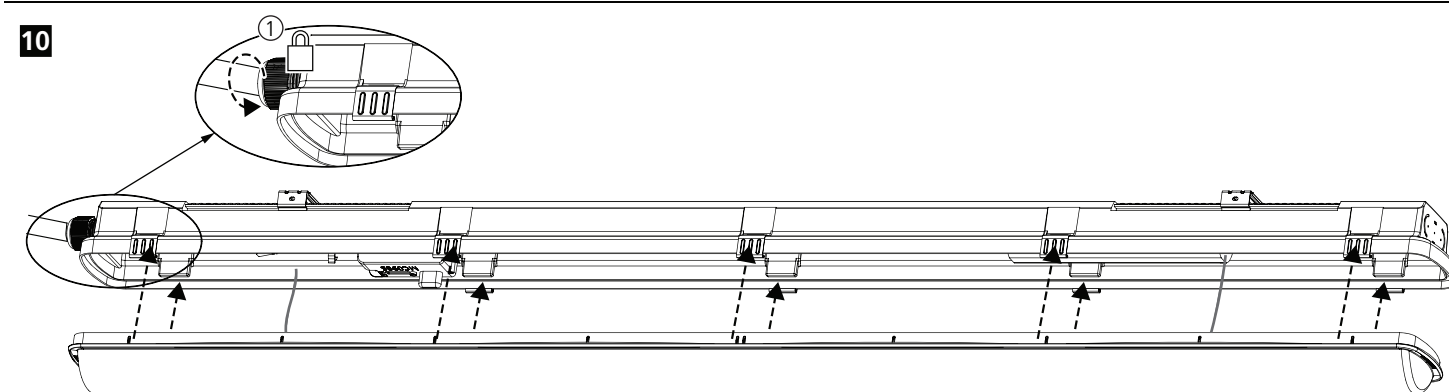

IS500  $\sim$  220-240 V 50/60 Hz

IS1600  
 IS16231

Dimensions: L (Length), H (Height), W (Width), F (Mounting distance), E (Mounting hole distance).

	L	H	W	F	E
600mm	650	88	89	370	100
1200mm	1200	88	89	820	200
1500mm	1500	88	89	1120	200

**1**

x2 IP54  
 x1 IP66  
 x2  
 x4  
 x2  
 x4  
 0010369  
 x2  
 x2 0010362

**2**

**3** 230-240V

a b c d e f g h i  
 L1200mm d e f  
 L1500mm

**4** a to h ✓ i X

a  
 ? IP54

**5**

1 2

x6 - 600mm LED  
 x10 - 1200mm LED  
 x12 - 1500mm LED