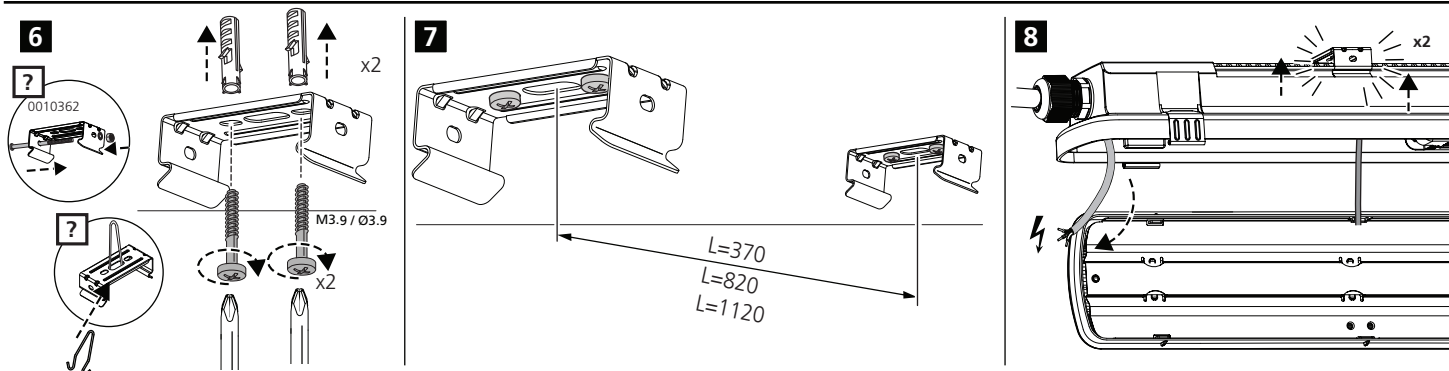

IS500  $\sim$  220-240 V 50/60 Hz

IS1600  
 IS16231

Dimensions: L (Length), H (Height), W (Width), F (Mounting distance), E (Mounting hole distance).

	L	H	W	F	E
600mm	650	88	89	370	100
1200mm	1200	88	89	820	200
1500mm	1500	88	89	1120	200

**1**

x2 IP54  
 x1 IP66  
 x2  
 x4  
 x2  
 x4  
 0010369  
 x2  
 x2 0010362

**2**

**3** 230-240V

a b c d e f g h i  
 L1200mm d e f  
 L1500mm

**4** a to h ✓ i X

a  
 ? IP54

**5**

1 2

x6 - 600mm LED  
 x10 - 1200mm LED  
 x12 - 1500mm LED