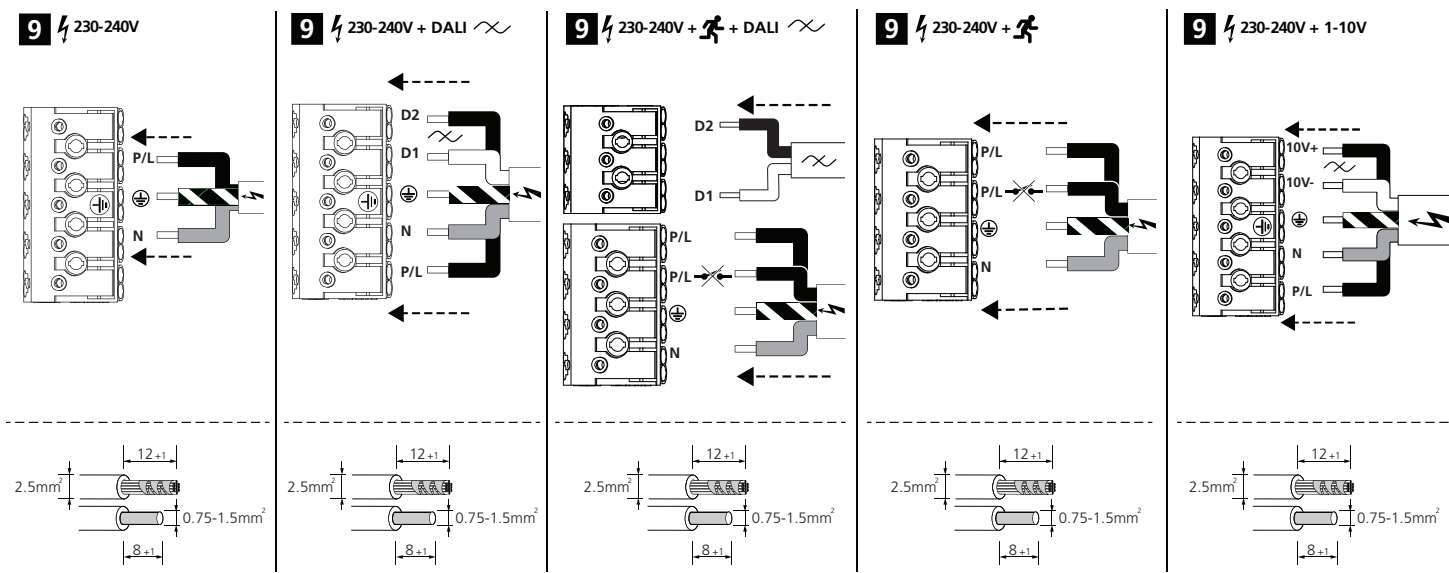

IS500  $\sim$  220-240 V 50/60 Hz

IS1600  
 IS16231

Dimensions: L (Length), H (Height), W (Width), F (Mounting distance), E (Mounting hole distance).

	L	H	W	F	E
600mm	650	88	89	370	100
1200mm	1200	88	89	820	200
1500mm	1500	88	89	1120	200

**1**

x2 IP54  
 x1 IP66  
 x2  
 x4  
 x2  
 x4  
 0010369  
 x2  
 x2 0010362

**2**

**3** 230-240V

a b c d e f g h i  
 L1200mm d e f  
 L1500mm

**4** a to h ✓ i X

a  
 ? IP54

**5**

1 2

x6 - 600mm LED  
 x10 - 1200mm LED  
 x12 - 1500mm LED