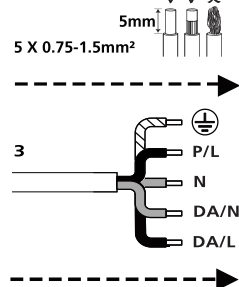

Surface mount type 1

Accessories

2093168  
or 2093169  
or 2093177

+ Curvelyte

2093180 or 2093181  
or 2093188 or 2093189 or 2093175  
or 2093176 or 2093186 or 2093187

1

2

3

Switch DIM/DALI DSI

4