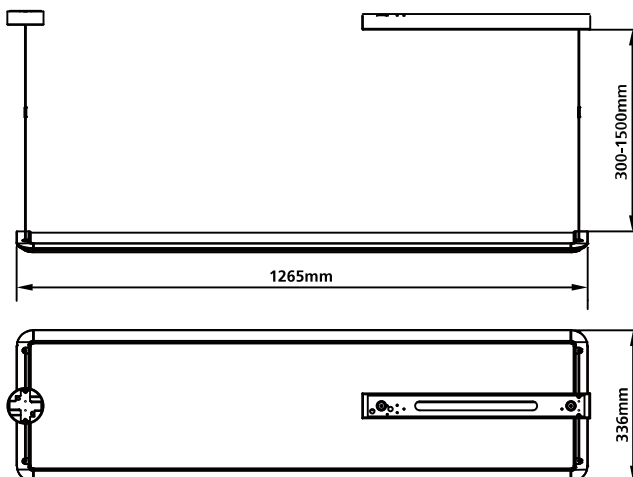

Surface mount type 1

Accessories

2093168  
or 2093169  
or 2093177

+ Curvelyte

2093180 or 2093181  
or 2093188 or 2093189 or 2093175  
or 2093176 or 2093186 or 2093187

1

2

3

Switch DIM/DALI DSI

4