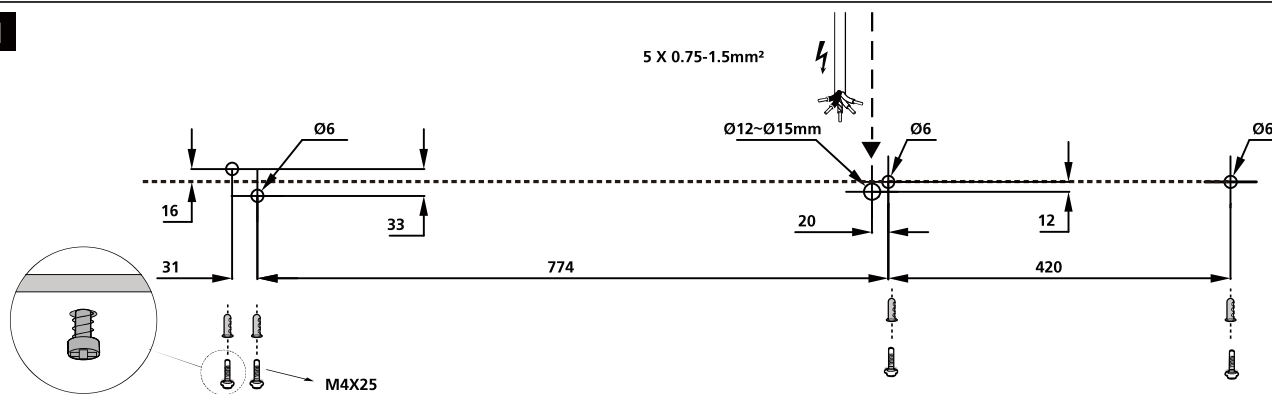

Surface mount type 1

Accessories

2093168  
or 2093169  
or 2093177

+ Curvelyte

2093180 or 2093181  
or 2093188 or 2093189 or 2093175  
or 2093176 or 2093186 or 2093187

1

2

3

Switch DIM/DALI DSI

4