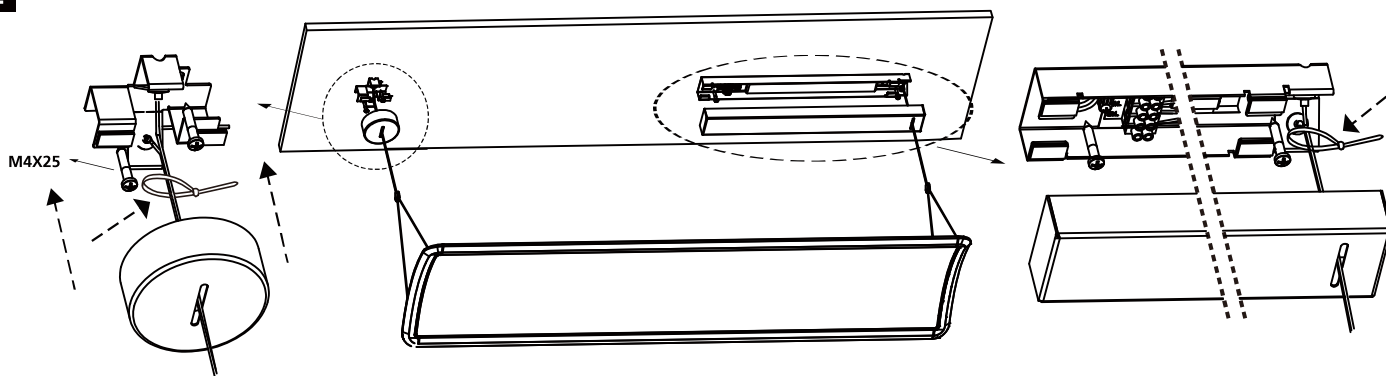

Surface mount type 1

Accessories

2093168  
or 2093169  
or 2093177

+ Curvelyte

2093180 or 2093181  
or 2093188 or 2093189 or 2093175  
or 2093176 or 2093186 or 2093187

1

2

3

Switch DIM/DALI DSI

4