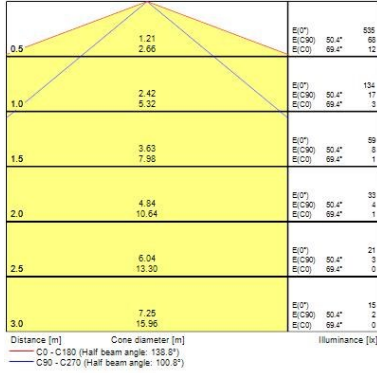

Optical data

Fixture luminous flux (lm)	5884
Luminaire efficacy (lm/W)	106.98
LOR (%)	100
Colour temperature (K)	6000
Light colour	Daylight
CRI (Ra)	80
Colour Variation Initial (SDCM)	SDCM5
Colour Consistency (SDCM)	5
Adjustable chromaticity	N
Beam Angle (°)	138
Distribution type	Symmetric, Direct
Glare control	< 31
Photobiological Risk Group	RG0
Luminous flux (emergency) (lm)	475
Emergency duration (h)	3

Physical data

Housing colour	RAL 9016 - Traffic white / Bezel
IP rating	IP20
IK rating	IK07
Diffuser finish	Opal
Diffuser material	PC Polycarbonate
Nominal Product Length (mm)	1205
Nominal Product Width (mm)	66
Nominal Product Height (mm)	76
Weight (kg)	3.1

Packaging

Single packaging type	Carton
Product EAN number	5410288452135
Packaging single length / height (cm)	122.0
Packaging single width (cm)	8.0
Packaging single depth (cm)	9.0
DUN14 (outer)	05410288452135
Units per outer package	1
Packaging outer length / height (cm)	122.0
Packaging outer width (cm)	8.0
Packaging outer depth (cm)	9.0

Safety data

Optimal operating condition (°C)	0-25
----------------------------------	------

PHOTOMETRY

SylBatten LED - DALI

SYLBATTEN LED 1205MM 5500LM 6000K DALI (TP6) E3
0045213

TECHNICAL DRAWINGS