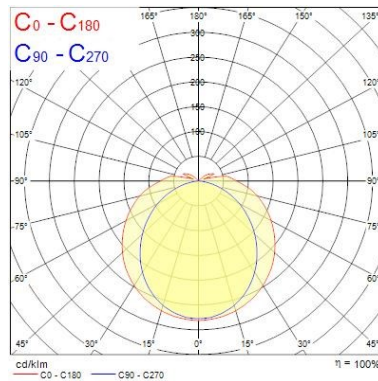

Optical data

Fixture luminous flux (lm)	5884
Luminaire efficacy (lm/W)	106.98
LOR (%)	100
Colour temperature (K)	6000
Light colour	Daylight
CRI (Ra)	80
Colour Variation Initial (SDCM)	SDCM5
Colour Consistency (SDCM)	5
Adjustable chromaticity	N
Beam Angle (°)	138
Distribution type	Symmetric, Direct
Glare control	< 31
Photobiological Risk Group	RG0
Luminous flux (emergency) (lm)	475
Emergency duration (h)	3

Packaging

Single packaging type	Carton
Product EAN number	5410288452135
Packaging single length / height (cm)	122.0
Packaging single width (cm)	8.0
Packaging single depth (cm)	9.0
DUN14 (outer)	05410288452135
Units per outer package	1
Packaging outer length / height (cm)	122.0
Packaging outer width (cm)	8.0
Packaging outer depth (cm)	9.0

Safety data

Optimal operating condition (°C)	0-25
----------------------------------	------

PHOTOMETRY

SylBatten LED - DALI

SYLBATTEN LED 1205MM 5500LM 6000K DALI (TP6) E3
0045213

TECHNICAL DRAWINGS