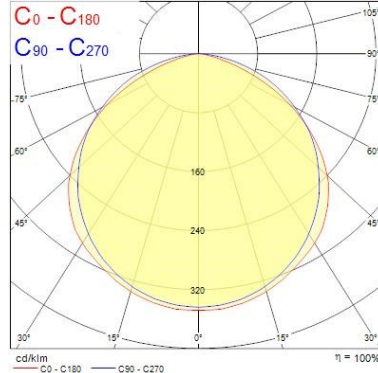

Optical data

Fixture luminous flux (lm)	5884
Luminaire efficacy (lm/W)	106.98
LOR (%)	100
Colour temperature (K)	6000
Light colour	Daylight
CRI (Ra)	80
Colour Variation Initial (SDCM)	SDCM5
Colour Consistency (SDCM)	5
Adjustable chromaticity	N
Beam Angle (°)	138
Distribution type	Symmetric, Direct
Glare control	< 31
Photobiological Risk Group	RG0
Luminous flux (emergency) (lm)	475
Emergency duration (h)	3

Physical data

Housing colour	RAL 9016 - Traffic white / Bezel
IP rating	IP20
IK rating	IK07
Diffuser finish	Opal
Diffuser material	PC Polycarbonate
Nominal Product Length (mm)	1205
Nominal Product Width (mm)	66
Nominal Product Height (mm)	76
Weight (kg)	3.1

Packaging

Single packaging type	Carton
Product EAN number	5410288452135
Packaging single length / height (cm)	122.0
Packaging single width (cm)	8.0
Packaging single depth (cm)	9.0
DUN14 (outer)	05410288452135
Units per outer package	1
Packaging outer length / height (cm)	122.0
Packaging outer width (cm)	8.0
Packaging outer depth (cm)	9.0

Safety data

Optimal operating condition (°C)	0-25
----------------------------------	------

PHOTOMETRY

SylBatten LED - DALI

SYLBATTEN LED 1205MM 5500LM 6000K DALI (TP6) E3
0045213

TECHNICAL DRAWINGS