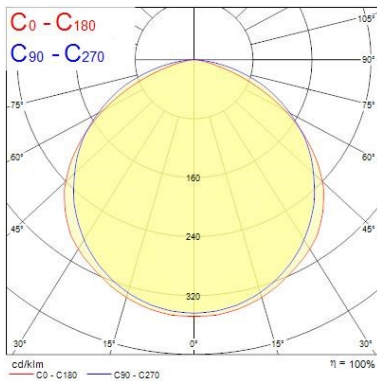

Optical data

Fixture luminous flux (lm)	5884
Luminaire efficacy (lm/W)	106.98
LOR (%)	100
Colour temperature (K)	6000
Light colour	Daylight
CRI (Ra)	80
Colour Variation Initial (SDCM)	SDCM5
Colour Consistency (SDCM)	5
Adjustable chromaticity	N
Beam Angle (°)	138
Distribution type	Symmetric, Direct
Glare control	< 31
Photobiological Risk Group	RG0
Luminous flux (emergency) (lm)	475
Emergency duration (h)	3

Packaging

Single packaging type	Carton
Product EAN number	5410288452135
Packaging single length / height (cm)	122.0
Packaging single width (cm)	8.0
Packaging single depth (cm)	9.0
DUN14 (outer)	05410288452135
Units per outer package	1
Packaging outer length / height (cm)	122.0
Packaging outer width (cm)	8.0
Packaging outer depth (cm)	9.0

Safety data

Optimal operating condition (°C)	0-25
----------------------------------	------

PHOTOMETRY

SylBatten LED - DALI

SYLBATTEN LED 1205MM 5500LM 6000K DALI (TP6) E3
0045213

TECHNICAL DRAWINGS