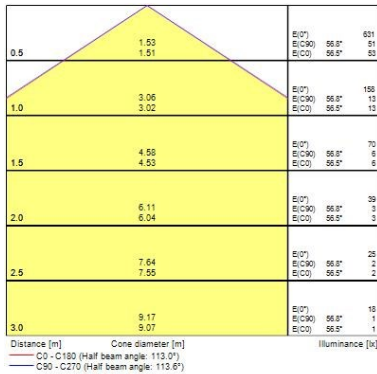

Optical data

Fixture luminous flux (lm)	5884
Luminaire efficacy (lm/W)	106.98
LOR (%)	100
Colour temperature (K)	6000
Light colour	Daylight
CRI (Ra)	80
Colour Variation Initial (SDCM)	SDCM5
Colour Consistency (SDCM)	5
Adjustable chromaticity	N
Beam Angle (°)	138
Distribution type	Symmetric, Direct
Glare control	< 31
Photobiological Risk Group	RG0
Luminous flux (emergency) (lm)	475
Emergency duration (h)	3

Physical data

Housing colour	RAL 9016 - Traffic white / Bezel
IP rating	IP20
IK rating	IK07
Diffuser finish	Opal
Diffuser material	PC Polycarbonate
Nominal Product Length (mm)	1205
Nominal Product Width (mm)	66
Nominal Product Height (mm)	76
Weight (kg)	3.1

Packaging

Single packaging type	Carton
Product EAN number	5410288452135
Packaging single length / height (cm)	122.0
Packaging single width (cm)	8.0
Packaging single depth (cm)	9.0
DUN14 (outer)	05410288452135
Units per outer package	1
Packaging outer length / height (cm)	122.0
Packaging outer width (cm)	8.0
Packaging outer depth (cm)	9.0

Safety data

Optimal operating condition (°C)	0-25
----------------------------------	------

PHOTOMETRY

SylBatten LED - DALI

SYLBATTEN LED 1205MM 5500LM 6000K DALI (TP6) E3
0045213

TECHNICAL DRAWINGS