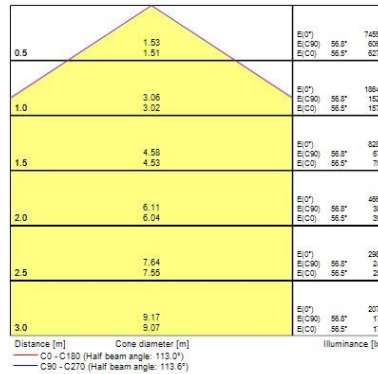

Physical data

Housing colour	RAL 9016 - Traffic white / Bezel
IP rating	IP20
IK rating	IK07
Diffuser finish	Opal
Diffuser material	PC Polycarbonate
Nominal Product Length (mm)	1205
Nominal Product Width (mm)	66
Nominal Product Height (mm)	76
Weight (kg)	3.1

Packaging

Single packaging type	Carton
Product EAN number	5410288452135
Packaging single length / height (cm)	122.0
Packaging single width (cm)	8.0
Packaging single depth (cm)	9.0
DUN14 (outer)	05410288452135
Units per outer package	1
Packaging outer length / height (cm)	122.0
Packaging outer width (cm)	8.0
Packaging outer depth (cm)	9.0

Safety data

Optimal operating condition (°C)	0-25
----------------------------------	------

PHOTOMETRY

SylBatten LED - DALI

SYLBATTEN LED 1205MM 5500LM 6000K DALI (TP6) E3
0045213

TECHNICAL DRAWINGS