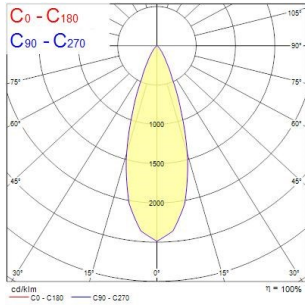

TubiXx LED Pendant

TubiXx LED pendant 2700K white-white
2061006

0.5	0.31	E(0°) E(C0)	11485 8071
1.0	0.62	E(0°) E(C0)	5666 4035
1.5	0.83	E(0°) E(C0)	3774 2687
2.0	1.24	E(0°) E(C0)	2171 1512
2.5	1.56	E(0°) E(C0)	1459 1040
3.0	1.86	E(0°) E(C0)	1018 728

Distance [m]   Cone diameter [m]
C0 - C180 (Half beam angle: 34.4°)

TECHNICAL DRAWINGS