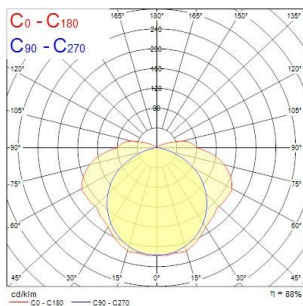

PHOTOMETRY