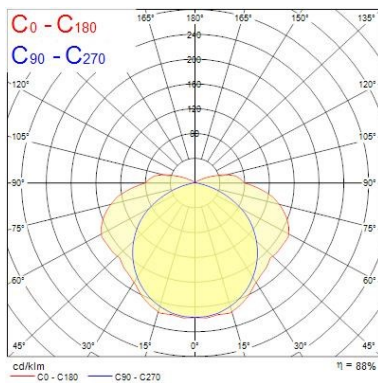

Start Waterproof T5 START WATERPROOF T5 PC 2x49 EB 0045837

Control gear type	Electronic ballast
Control gear mounting	Integral
Transformer required	Yes
Nominal Frequency (Hz)	50/60Hz

Physical data

Housing colour	Grey
IP rating	IP66
IK rating	IK08
Diffuser finish	Prismatic
Diffuser material	PC Polycarbonate
Nominal Product Length (mm)	1577
Nominal Product Width (mm)	116
Nominal Product Height (mm)	100
Weight (kg)	2.171

Packaging

Single packaging type	Carton
Product EAN number	5410288458373
Packaging single length / height (cm)	157.7
Packaging single width (cm)	11.6
Packaging single depth (cm)	9.4
DUN14 (outer)	05410288458373
Units per outer package	1
Packaging outer length / height (cm)	157.7
Packaging outer width (cm)	11.6
Packaging outer depth (cm)	9.4

Safety data

Optimal operating condition (°C)	-20-25

PHOTOMETRY

TECHNICAL DRAWINGS