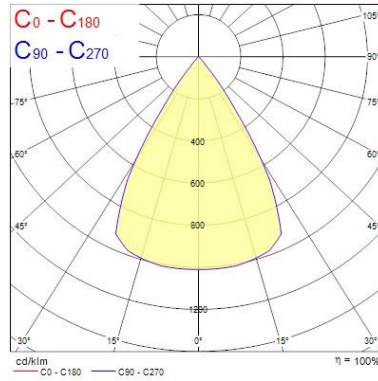

Beacon Muse 26W

Beacon Muse 26W 4K On-board Dim SM Black
2052878

ETIM Class	EC001744

Optical data

Fixture luminous flux (lm)	925
LOR (%)	100
Colour temperature (K)	4000
Light colour	Neutral White
CRI (Ra)	97
Colour Consistency (SDCM)	3
Adjustable chromaticity	N
Beam Angle (°)	10
Distribution type	Direct

Electrical data

Total power consumption (W)	26
Mains voltage (V)	220-240V~
Electrical protection	Class I
Control gear type	Electronic ballast
Control gear mounting	Integrated
Transformer required	Yes

Physical data

Housing colour	Black
IP rating	IP20
IK rating	IK02
Reflector finish	None
Nominal Product Height (mm)	167
Max. Lamp Diameter (mm) - D	79
Weight (kg)	1.315

Packaging

Single packaging type	Carton
Product EAN number	5025768528783
Packaging single length / height (cm)	17.5
Packaging single width (cm)	15.0
Packaging single depth (cm)	17.5
Units per outer package	1
Packaging outer length / height (cm)	17.5
Packaging outer width (cm)	15.0
Packaging outer depth (cm)	17.5

PHOTOMETRY

Beacon Muse 26W

Beacon Muse 26W 4K On-board Dim SM Black
2052878

TECHNICAL DRAWINGS