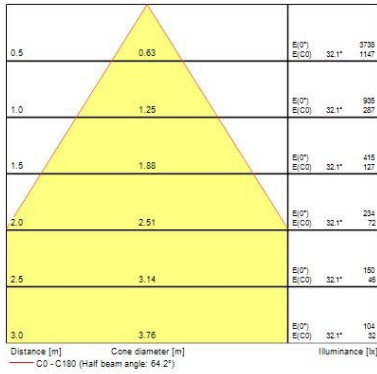

Beacon Muse 26W

Beacon Muse 26W 4K On-board Dim SM Black
2052878

ETIM Class	EC001744

Optical data

Fixture luminous flux (lm)	925
LOR (%)	100
Colour temperature (K)	4000
Light colour	Neutral White
CRI (Ra)	97
Colour Consistency (SDCM)	3
Adjustable chromaticity	N
Beam Angle (°)	10
Distribution type	Direct

Electrical data

Total power consumption (W)	26
Mains voltage (V)	220-240V~
Electrical protection	Class I
Control gear type	Electronic ballast
Control gear mounting	Integrated
Transformer required	Yes

Physical data

Housing colour	Black
IP rating	IP20
IK rating	IK02
Reflector finish	None
Nominal Product Height (mm)	167
Max. Lamp Diameter (mm) - D	79
Weight (kg)	1.315

Packaging

Single packaging type	Carton
Product EAN number	5025768528783
Packaging single length / height (cm)	17.5
Packaging single width (cm)	15.0
Packaging single depth (cm)	17.5
Units per outer package	1
Packaging outer length / height (cm)	17.5
Packaging outer width (cm)	15.0
Packaging outer depth (cm)	17.5

PHOTOMETRY

Beacon Muse 26W

Beacon Muse 26W 4K On-board Dim SM Black
2052878

TECHNICAL DRAWINGS