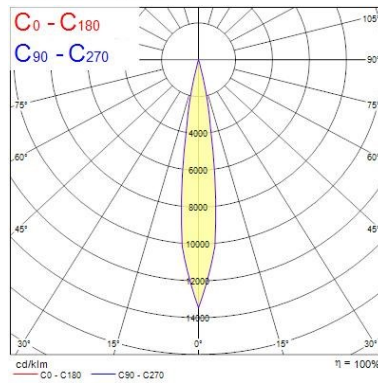

Beacon Muse 26W

Beacon Muse 26W 4K On-board Dim SM Black
2052878

ETIM Class	EC001744

Optical data

Fixture luminous flux (lm)	925
LOR (%)	100
Colour temperature (K)	4000
Light colour	Neutral White
CRI (Ra)	97
Colour Consistency (SDCM)	3
Adjustable chromaticity	N
Beam Angle (°)	10
Distribution type	Direct

Electrical data

Total power consumption (W)	26
Mains voltage (V)	220-240V~
Electrical protection	Class I
Control gear type	Electronic ballast
Control gear mounting	Integrated
Transformer required	Yes

Physical data

Housing colour	Black
IP rating	IP20
IK rating	IK02
Reflector finish	None
Nominal Product Height (mm)	167
Max. Lamp Diameter (mm) - D	79
Weight (kg)	1.315

Packaging

Single packaging type	Carton
Product EAN number	5025768528783
Packaging single length / height (cm)	17.5
Packaging single width (cm)	15.0
Packaging single depth (cm)	17.5
Units per outer package	1
Packaging outer length / height (cm)	17.5
Packaging outer width (cm)	15.0
Packaging outer depth (cm)	17.5

PHOTOMETRY

Beacon Muse 26W

Beacon Muse 26W 4K On-board Dim SM Black
2052878

TECHNICAL DRAWINGS