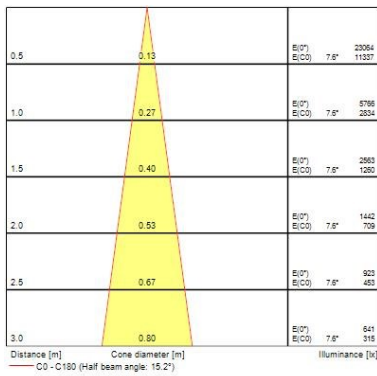

Beacon Muse 26W

Beacon Muse 26W 4K On-board Dim SM Black
2052878

ETIM Class	EC001744

Optical data

Fixture luminous flux (lm)	925
LOR (%)	100
Colour temperature (K)	4000
Light colour	Neutral White
CRI (Ra)	97
Colour Consistency (SDCM)	3
Adjustable chromaticity	N
Beam Angle (°)	10
Distribution type	Direct

Electrical data

Total power consumption (W)	26
Mains voltage (V)	220-240V~
Electrical protection	Class I
Control gear type	Electronic ballast
Control gear mounting	Integrated
Transformer required	Yes

Physical data

Housing colour	Black
IP rating	IP20
IK rating	IK02
Reflector finish	None
Nominal Product Height (mm)	167
Max. Lamp Diameter (mm) - D	79
Weight (kg)	1.315

Packaging

Single packaging type	Carton
Product EAN number	5025768528783
Packaging single length / height (cm)	17.5
Packaging single width (cm)	15.0
Packaging single depth (cm)	17.5
Units per outer package	1
Packaging outer length / height (cm)	17.5
Packaging outer width (cm)	15.0
Packaging outer depth (cm)	17.5

PHOTOMETRY

Beacon Muse 26W

Beacon Muse 26W 4K On-board Dim SM Black
2052878

TECHNICAL DRAWINGS