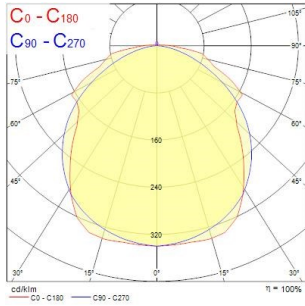

Sylproof Superia LED G3 DALI SYLPROOF SUPERIA LED G3 1200mm S 4K DALI 0048697

Distance [m]	Cone diameter [m]	E0° [lx]	E(C90) [lx]	E(C0) [lx]
0.5	1.39 1.27	523	543	623
1.0	2.78 2.53	130	543	160
1.5	4.17 3.80	59	543	69
2.0	5.57 5.06	32	543	39
2.5	6.96 6.33	21	543	29
3.0	8.35 7.60	14	543	17

Distance [m]   Cone diameter [m]
— C0 - C180 (Half beam angle: 108.6°)
— C90 - C270 (Half beam angle: 108.6°)

TECHNICAL DRAWINGS