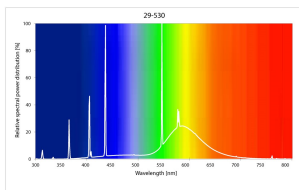

PHOTOMETRY