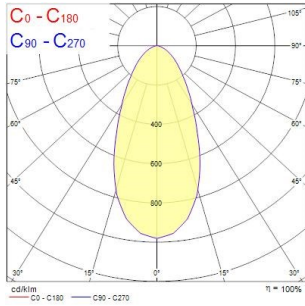

Beacon LED XXL BEACON XXL MB 3K L3 WHT 2093005

0.5	0.46	E(0°) E(C0)	24.8°	14401 5937
1.0	0.92	E(0°) E(C0)	24.8°	960 542
1.5	1.39	E(0°) E(C0)	24.8°	192 89
2.0	1.85	E(0°) E(C0)	24.8°	96 37
2.5	2.31	E(0°) E(C0)	24.8°	87 21
3.0	2.77	E(0°) E(C0)	24.8°	40 10

Distance [m]   Cone diameter [m]   Illuminance [lx]
C0 - C180 (Half beam angle 49.6°)

TECHNICAL DRAWINGS