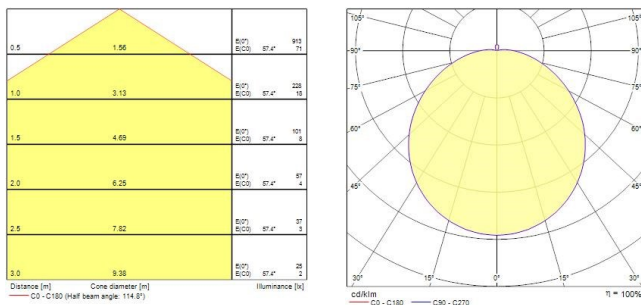

PHOTOMETRY

Brio IP65 LED BRIO IP55 LED 4k White 4054948

Distance [m]	Cone diameter [m]	Beam type	Illuminance [lx]
0.5	1.55	C0° E(C)0°	1718 128
1.0	3.09	C0° E(C)0°	425 30
1.5	4.64	C0° E(C)0°	181 13
2.0	6.18	C0° E(C)0°	107 8
2.5	7.72	C0° E(C)0°	69 5
3.0	9.27	C0° E(C)0°	48 4

Distance [m] Cone diameter [m]
C0 - C180 (Half beam angle: 114.2°)

TECHNICAL DRAWINGS