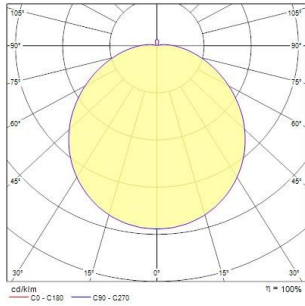

PHOTOMETRY

Brio IP65 LED BRIO IP55 LED 4k White 4054948

Distance [m]	Cone diameter [m]	Beam type	Illuminance [lx]
0.5	1.55	C0° E(C)0°	1718 128
1.0	3.09	C0° E(C)0°	425 30
1.5	4.64	C0° E(C)0°	181 13
2.0	6.18	C0° E(C)0°	107 8
2.5	7.72	C0° E(C)0°	69 5
3.0	9.27	C0° E(C)0°	48 4

Distance [m] Cone diameter [m]
C0 - C180 (Half beam angle: 114.2°)

TECHNICAL DRAWINGS