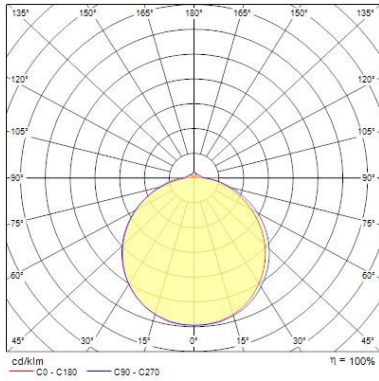

Giotto surface accessories

Giotto LED 200 Surface 3000K Numberlight

3032814

ETIM Class	EC002892
E-number FI	4270178
E-number SE	7535071

Optical data

Fixture luminous flux (lm)	599
LOR (%)	100
Colour temperature (K)	3000
Light colour	Warm White
CRI (Ra)	85
Adjustable chromaticity	N
Distribution type	Symmetric, Direct
Photobiological Risk Group	RG0

Electrical data

Total power consumption (W)	16
Mains voltage (V)	220-240V~
Electrical protection	Class I
Control gear type	Electronic ballast
Transformer required	Yes
Drive current (mA)	700
Glow Wire Test (°C)	850
Nominal Frequency (Hz)	50/60Hz

Physical data

Housing colour	White
IP rating	IP44
IK rating	IK10
Diffuser finish	Opal
Diffuser material	PC Polycarbonate
Nominal Product Length (mm)	200
Nominal Product Width (mm)	200
Nominal Product Height (mm)	140
Weight (kg)	0.89

Packaging

Single packaging type	Carton
Product EAN number	8711971328148
Packaging single length / height (cm)	26.5
Packaging single width (cm)	26.5
Packaging single depth (cm)	9.5
Units per outer package	1
Packaging outer length / height (cm)	26.5
Packaging outer width (cm)	26.5
Packaging outer depth (cm)	9.5

PHOTOMETRY

Giotto surface accessories

Giotto LED 200 Surface 3000K Numberlight
3032814

TECHNICAL DRAWINGS