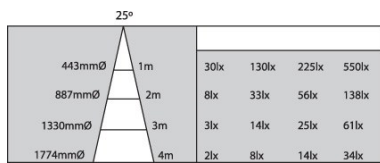

Hi-Spot GU10 Coloured

Hi-Spot ES50 50W Blue 240V
0021270

Lifetime data

Average life (Nominal) (h)	2500

Physical data

Weight (kg)	0.048

Packaging

Single packaging type	Carton
Product EAN number	5410288212708
Packaging single length / height (cm)	6.0
Packaging single width (cm)	4.7
Packaging single depth (cm)	4.7
DUN14 (inner)	15410288212705
Units per inner package	10
Packaging inner length / height (cm)	6.0
Packaging inner width (cm)	9.6
Packaging inner depth (cm)	24.3
Units per outer package	100
Packaging outer length / height (cm)	50.4
Packaging outer width (cm)	26.8
Packaging outer depth (cm)	14.4

Safety data

Special purpose lamp	Yes
Suitable for household illumination	No
Safety message	Not suitable for household

PHOTOMETRY