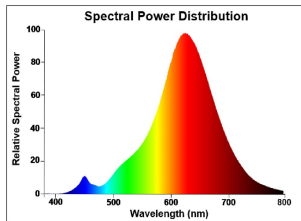

Toledo Mirage T60

ToLEDo Mirage T60 105LM E27 SL
0029942