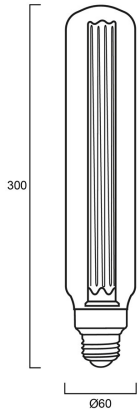

Toledo Mirage T60

ToLEDo Mirage T60 105LM E27 SL

0029942

Product features

- A perfect choice for hospitality, decorative and mood lighting applications
- Unique and innovative lamp design and construction
- Low-lumen output to create the low-lit effect and gives no glare
- Low power construction: only 2.5W
- Perfect for SylPendant fixtures - a range of unique and elegant E27 lamp pendants, available in copper, brass, black and white finish
- Candlelight 2000K colour temperature creates a warm and cosy ambience
- High colour rendering - CRI80
- High quality, scratch and temperature resistant golden tinted glass envelope
- 25,000 hours of average rated life. Last 25 times longer than incandescent lamps
- Omni-directional light distribution
- Non-dimmable
- More than 100,000X switching cycles
- 3 years warranty

PRODUCT OVERVIEW

Product name	ToLEDo Mirage T60 105LM E27 SL
Technology	LED
Watt (Rated) (W)	2.5
Type	LED exchangeable
Cap/Base	E27
Fixture rating	Open
General application	Residential & Consumer
ETIM Class	EC001959
E-number FI	4740682
Warranty	3 years
Luminous flux (lm)	105
Colour temperature (K)	2000
Light colour	Candlelight
CRI (Ra)	80
Colour Variation Initial (SDCM)	SDCM6
Photobiological Risk Group	RG0
Wattage (W)	2.5
Product Voltage (V)	230
Dimmable	No
Average life (Nominal) (h)	25000
Product EAN number	5410288299426

DATA TABLE

General data

Product name	ToLEDo Mirage T60 105LM E27 SL
Technology	LED
Watt (Rated) (W)	2.5

Toledo Mirage T60

ToLEDo Mirage T60 105LM E27 SL

0029942

Type	LED exchangeable
Cap/Base	E27
Fixture rating	Open
General application	Residential & Consumer
Operating temperature range (°C)	-20°C - 40°C
Performance ambient temperature Tq (°C)	25
ETIM Class	EC001959
E-number FI	4740682
Warranty	3 years

PHOTOMETRY

TECHNICAL DRAWINGS

Toledo Mirage T60

ToLEDo Mirage T60 105LM E27 SL

0029942

0029942

3
kWh/1000h

2019/2015