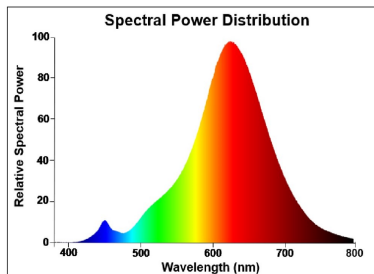

Toledo Mirage T60

ToLEDo Mirage T60 105LM E27 SL

0029942

Packaging

Single packaging type	Carton
Product EAN number	5410288299426
Packaging single length / height (cm)	32.4
Packaging single width (cm)	6.9
Packaging single depth (cm)	6.9
DUN14 (outer)	15410288299423
Units per outer package	6
Packaging outer length / height (cm)	22.5
Packaging outer width (cm)	15.0
Packaging outer depth (cm)	35.0

Safety data

Optimal operating condition (°C)	-20-40
Breakage cleaning instructions	Not applicable
Special purpose lamp	No
Dry applications use only	Yes
Suitable for household illumination	Yes
Safety message	Not Suitable for totally enclosed fixtures

PHOTOMETRY

TECHNICAL DRAWINGS