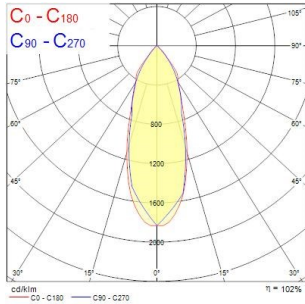

Instar Eco Kit LED Adjustable - Dimmable *INST ECO KIT LED ADJ BA 3000K DIMMABLE* 3079452