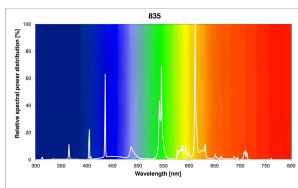

T5 FHO Luxline Plus

24W/T5/835 FHO
0002791

Product features

- T5 FHO Luxline Plus

PRODUCT OVERVIEW

Product name	24W/T5/835 FHO
Technology	Fluorescent
Watt (Rated) (W)	24
Lamp shape	Tube, double-ended
Type	T5 FHO Luxline Plus
Cap/Base	G5
Lamp finish	Frosted/Coated
Fixture rating	Open
General application	Education, Hospitality, Logistics & Industry, Museums & Galleries, Office, Retail, Residential & Consumer
ETIM Class	EC000108
E-number FI	4944514
Luminous flux (lm)	1750
Rated lamp efficacy 100h 50Hz at 35°C (lm/W)	74
Colour temperature (K)	3500
Light colour	White
CRI (Ra)	85
Colour Variation Initial (SDCM)	SDCM5
Photobiological Risk Group	Not applicable
Wattage (W)	24.00
Product Voltage (V)	75
Dimmable	Yes
Average life (Nominal) (h)	24000
Product EAN number	5410288027913

PHOTOMETRY

T5 FHO Luxline Plus
24W/T5/835 FHO
0002791

TECHNICAL DRAWINGS