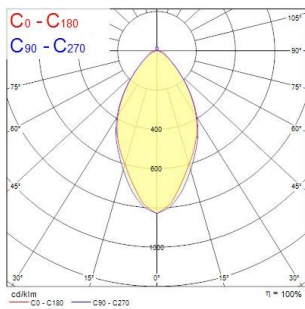

Syl-Line electrical unit SYL-LINE GT3R 4K DALI NR WH EM 0042135

TECHNICAL DRAWINGS