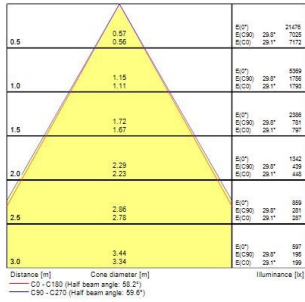

Syl-Line electrical unit SYL-LINE GT3R 4K DALI NR WH EM 0042135

TECHNICAL DRAWINGS