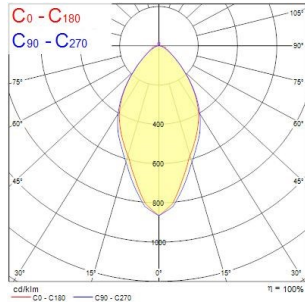

Syl-Line electrical unit SYL-LINE GT3R 4K DALI NR WH EM 0042135

TECHNICAL DRAWINGS