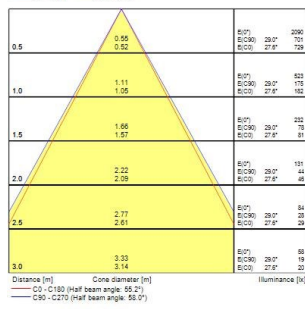

Syl-Line electrical unit SYL-LINE GT3R 4K DALI NR WH EM 0042135

TECHNICAL DRAWINGS