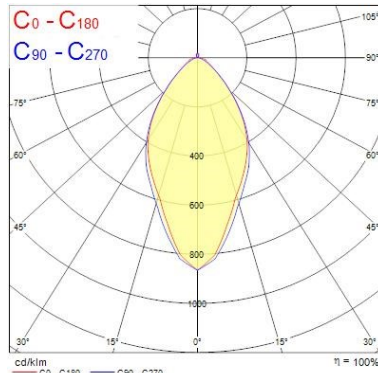

Syl-Line electrical unit SYL-LINE GT3R 4K DALI NR WH EM 0042135

Nominal Product Height (mm)	82
Weight (kg)	2.54

Packaging

Single packaging type	Carton
Product EAN number	5410288421353
Packaging single length / height (cm)	171.0
Packaging single width (cm)	8.0
Packaging single depth (cm)	4.0
DUN14 (outer)	15410288421350
Units per outer package	1
Packaging outer length / height (cm)	171.0
Packaging outer width (cm)	8.0
Packaging outer depth (cm)	4.0

PHOTOMETRY

TECHNICAL DRAWINGS