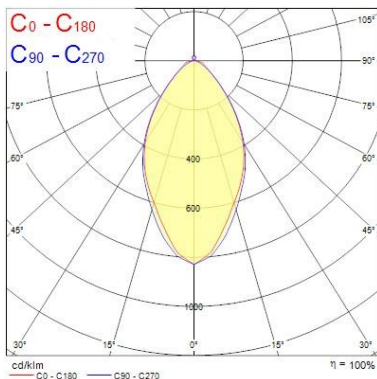

Syl-Line electrical unit SYL-LINE GT3R 4K DALI NR WH EM 0042135

Nominal Product Height (mm)	82
Weight (kg)	2.54

Packaging

Single packaging type	Carton
Product EAN number	5410288421353
Packaging single length / height (cm)	171.0
Packaging single width (cm)	8.0
Packaging single depth (cm)	4.0
DUN14 (outer)	15410288421350
Units per outer package	1
Packaging outer length / height (cm)	171.0
Packaging outer width (cm)	8.0
Packaging outer depth (cm)	4.0

PHOTOMETRY

TECHNICAL DRAWINGS