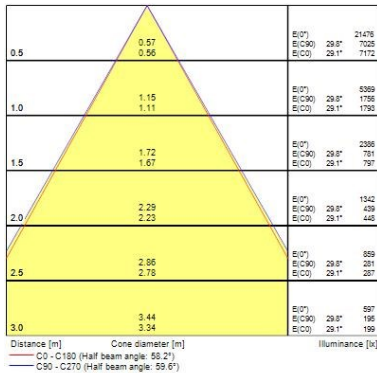

Syl-Line electrical unit SYL-LINE GT3R 4K DALI NR WH EM 0042135

Nominal Product Height (mm)	82
Weight (kg)	2.54

Packaging

Single packaging type	Carton
Product EAN number	5410288421353
Packaging single length / height (cm)	171.0
Packaging single width (cm)	8.0
Packaging single depth (cm)	4.0
DUN14 (outer)	15410288421350
Units per outer package	1
Packaging outer length / height (cm)	171.0
Packaging outer width (cm)	8.0
Packaging outer depth (cm)	4.0

PHOTOMETRY

TECHNICAL DRAWINGS