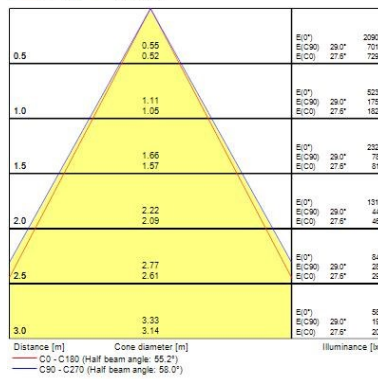

Syl-Line electrical unit SYL-LINE GT3R 4K DALI NR WH EM 0042135

Nominal Product Height (mm)	82
Weight (kg)	2.54

Packaging

Single packaging type	Carton
Product EAN number	5410288421353
Packaging single length / height (cm)	171.0
Packaging single width (cm)	8.0
Packaging single depth (cm)	4.0
DUN14 (outer)	15410288421350
Units per outer package	1
Packaging outer length / height (cm)	171.0
Packaging outer width (cm)	8.0
Packaging outer depth (cm)	4.0

PHOTOMETRY

TECHNICAL DRAWINGS