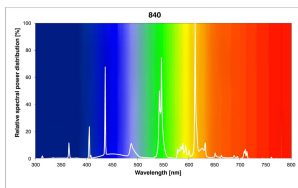

T8 Luxline Plus

F15w/T8/840 Syl-Retail
0000569

Product features

-

PRODUCT OVERVIEW

Product name	F15w/T8/840 Syl-Retail
Technology	Fluorescent
Watt (Rated) (W)	15.00
Lamp shape	Tube, double-ended
Type	T8 Luxline Plus
Cap/Base	G13
Lamp finish	Frosted/Coated
Fixture rating	Open
General application	Education, Hospitality, Logistics & Industry, Museums & Galleries, Office, Retail, Residential & Consumer
ETIM Class	EC000108
Luminous flux (lm)	950
Colour temperature (K)	4000
Light colour	Cool White
CRI (Ra)	85
Colour Variation Initial (SDCM)	SDCM5
Photobiological Risk Group	Not applicable
Wattage (W)	15.00
Product Voltage (V)	55
Dimmable	Yes
Average life (Nominal) (h)	20000
Product EAN number	5410288005690

PHOTOMETRY

TECHNICAL DRAWINGS

T8 Luxline Plus
F15w/T8/840 Syl-Retail
0000569