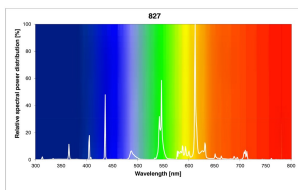

PHOTOMETRY