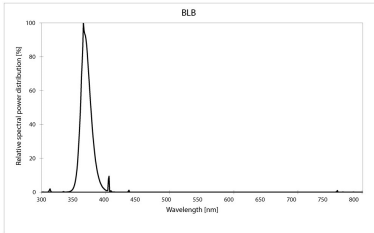

Blacklight BL368 Linear T5

F11W T5 BL368
0000097

Optical data

Ambient temperature for maximum luminous flux (°C)	25
Light colour	BL368 Blacklight
Adjustable chromaticity	N

Electrical data

Wattage (W)	11.00
Current (A)	0.350
Mains voltage (V)	230-240V~
Product Voltage (V)	34
Control gear required	Yes
Transformer required	No
Dimmable	No
Drive current (mA)	350

Lifetime data

Average life (Nominal) (h)	10000

Physical data

Nominal Product Length (mm)	225.0
Nominal Product Diameter (mm)	16
Max. Length base to base (mm) - A	212.1
Length base to pin Min-Max (mm) - B	216.8-219.2
Max. Lamp Length (mm) - C/L	226.3
Max. Lamp Diameter (mm) - D	17.0
Weight (kg)	0.019

Packaging

Single packaging type	Carton
Product EAN number	5410288000978
Packaging single length / height (cm)	22.6
Packaging single width (cm)	1.9
Packaging single depth (cm)	1.9
DUN14 (outer)	15410288000975
Units per outer package	25
Packaging outer length / height (cm)	24.0
Packaging outer width (cm)	11.0
Packaging outer depth (cm)	10.5

Safety data

Lamp mercury content (mg)	2.30
Optimal operating condition (°C)	-15-50
Breakage cleaning instructions	Applicable
Recommendation for disposal at end of life	Applicable
Special purpose lamp	Yes
Intended purpose	Flykilling - Insect attraction
Suitable for household illumination	No

Blacklight BL368 Linear T5 F11W T5 BL368 0000097

Safety message

Not suitable for household

PHOTOMETRY

TECHNICAL DRAWINGS