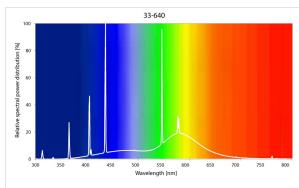

PHOTOMETRY