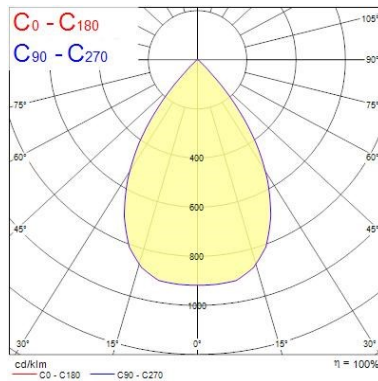

Beacon LED XXL BEACON XXL WB 4K L3 BLK 2093060

Packaging

Single packaging type	Carton
Product EAN number	5025768930609
Packaging single length / height (cm)	25.0
Packaging single width (cm)	19.5
Packaging single depth (cm)	20.0
DUN14 (outer)	05025768930609
Units per outer package	1
Packaging outer length / height (cm)	25.0
Packaging outer width (cm)	19.5
Packaging outer depth (cm)	20.0

PHOTOMETRY

TECHNICAL DRAWINGS