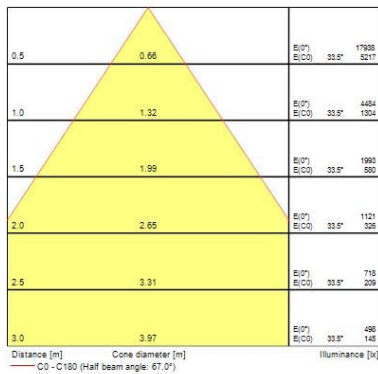

Beacon LED XXL BEACON XXL WB 4K L3 BLK 2093060

Packaging

Single packaging type	Carton
Product EAN number	5025768930609
Packaging single length / height (cm)	25.0
Packaging single width (cm)	19.5
Packaging single depth (cm)	20.0
DUN14 (outer)	05025768930609
Units per outer package	1
Packaging outer length / height (cm)	25.0
Packaging outer width (cm)	19.5
Packaging outer depth (cm)	20.0

PHOTOMETRY

TECHNICAL DRAWINGS