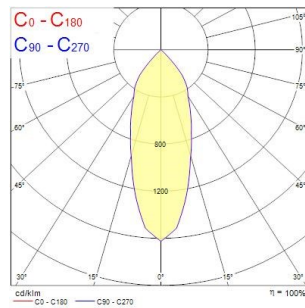

Myriad Pendant Black - Remote Gear

MYRIAD PENDANT 3000K REMOTE GEAR PHASE DIM BLACK
2049597

Electrical protection	Class II
Control gear mounting	Remote
Dimmable	Yes
Housing colour	Black
IP rating	IP20
IK rating	IK02
Product EAN number	5025768495979

PHOTOMETRY

TECHNICAL DRAWINGS