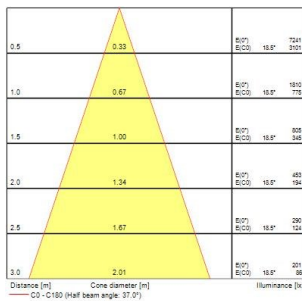

Myriad Pendant Black - Remote Gear

MYRIAD PENDANT 3000K REMOTE GEAR PHASE DIM BLACK
2049597

Electrical protection	Class II
Control gear mounting	Remote
Dimmable	Yes
Housing colour	Black
IP rating	IP20
IK rating	IK02
Product EAN number	5025768495979

PHOTOMETRY

TECHNICAL DRAWINGS