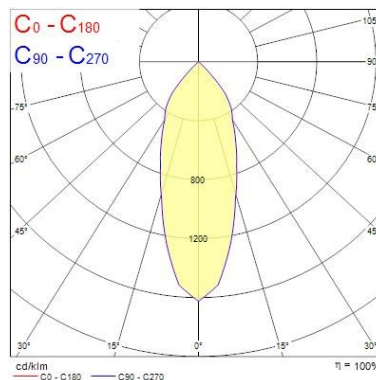

Myriad Pendant Black - Remote Gear

MYRIAD PENDANT 3000K REMOTE GEAR PHASE DIM BLACK
2049597

IK rating	IK02
Nominal Product Length (mm)	75
Nominal Product Width (mm)	75
Nominal Product Height (mm)	129
Nominal Product Diameter (mm)	75
Max. Lamp Diameter (mm) - D	75
Weight (kg)	0.45

Packaging

Single packaging type	Carton
Product EAN number	5025768495979
Packaging single length / height (cm)	17.5
Packaging single width (cm)	15.0
Packaging single depth (cm)	17.5
Units per outer package	1
Packaging outer length / height (cm)	17.5
Packaging outer width (cm)	15.0
Packaging outer depth (cm)	17.5

PHOTOMETRY

TECHNICAL DRAWINGS