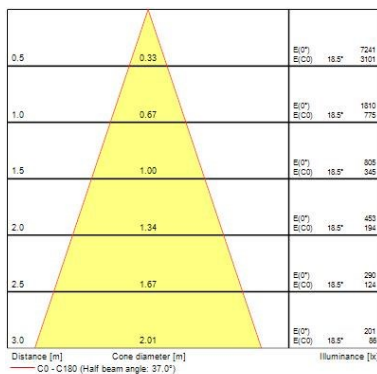

Myriad Pendant Black - Remote Gear

MYRIAD PENDANT 3000K REMOTE GEAR PHASE DIM BLACK
2049597

IK rating	IK02
Nominal Product Length (mm)	75
Nominal Product Width (mm)	75
Nominal Product Height (mm)	129
Nominal Product Diameter (mm)	75
Max. Lamp Diameter (mm) - D	75
Weight (kg)	0.45

Packaging

Single packaging type	Carton
Product EAN number	5025768495979
Packaging single length / height (cm)	17.5
Packaging single width (cm)	15.0
Packaging single depth (cm)	17.5
Units per outer package	1
Packaging outer length / height (cm)	17.5
Packaging outer width (cm)	15.0
Packaging outer depth (cm)	17.5

PHOTOMETRY

TECHNICAL DRAWINGS