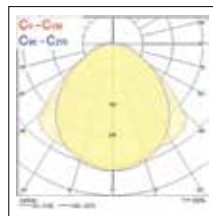

Hydroproof LED G3 1200mm T 4000K QC MW

Photometric Data