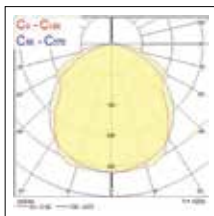

Photometric Data

Hydroproof LED G3 1200mm S 4000K QC MW