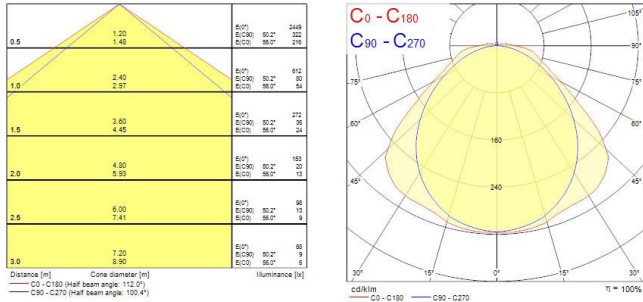

Hydroproof LED G3 fixed output HYDROPROOF LED G3 600mm Single 4K 0048769

TECHNICAL DRAWINGS