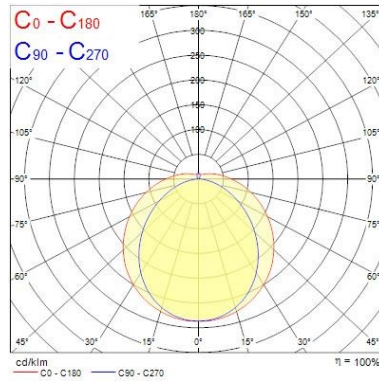

### Optical data

Fixture luminous flux (lm)	5821
Luminous flux (lm)	5821
Luminaire efficacy (lm/W)	120.02
LOR (%)	100
Colour temperature (K)	4000
Light colour	Neutral White
CRI (Ra)	80
Colour Consistency (SDCM)	3
Adjustable chromaticity	N
Photobiological Risk Group	RG0

## PHOTOMETRY

Distance [m]	Cone diameter [m]	E(0°)	E(C90)	E(C0)
0.5	1.16 2.19	9879	49.2° 952	65.5° 238
1.0	2.32 4.39	1670	49.2° 233	65.5° 80
1.5	3.48 6.58	742	49.2° 104	65.5° 36
2.0	4.63 8.78	411	49.2° 59	65.5° 18
2.5	5.79 10.97	267	49.2° 37	65.5° 10
3.0	6.95 13.17	198	49.2° 28	65.5° 7

Distance [m]      Cone diameter [m]      Illuminance [lx]

— C0 - C180 (Half beam angle: 131.0°)  
— C90 - C270 (Half beam angle: 98.4°)