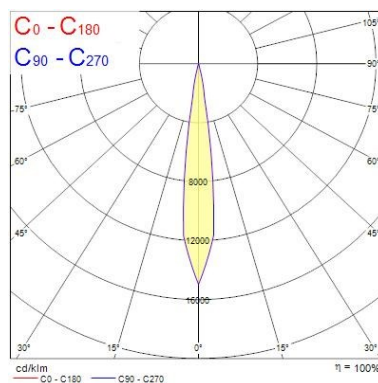

Beacon LED XL Accent

BEACON XL ACCENT 97CRI 4K NARROW BEAM L3 ON-BOARD DIM WHITE
2059577

Lifespan L80 B10	72000
Lifespan L90 B50	43000
Lifespan L90 B20	36000
Lifespan L90 B10	32000

Physical data

Housing colour	White
IP rating	IP20
IK rating	IK02
Reflector finish	None
Nominal Product Width (mm)	165
Nominal Product Height (mm)	205
Nominal Product Diameter (mm)	113
Weight (kg)	3.008

Packaging

Single packaging type	Carton
Product EAN number	5025768595778
Packaging single length / height (cm)	25.0
Packaging single width (cm)	19.5
Packaging single depth (cm)	20.0
DUN14 (outer)	05025768595778
Units per outer package	1
Packaging outer length / height (cm)	25.0
Packaging outer width (cm)	19.5
Packaging outer depth (cm)	20.0

PHOTOMETRY

TECHNICAL DRAWINGS