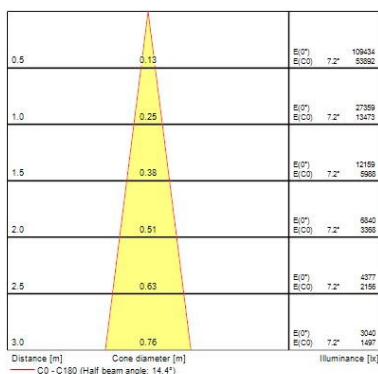

Beacon LED XL Accent

BEACON XL ACCENT 97CRI 4K NARROW BEAM L3 ON-BOARD DIM WHITE
2059577

Lifespan L80 B10	72000
Lifespan L90 B50	43000
Lifespan L90 B20	36000
Lifespan L90 B10	32000

Physical data

Housing colour	White
IP rating	IP20
IK rating	IK02
Reflector finish	None
Nominal Product Width (mm)	165
Nominal Product Height (mm)	205
Nominal Product Diameter (mm)	113
Weight (kg)	3.008

Packaging

Single packaging type	Carton
Product EAN number	5025768595778
Packaging single length / height (cm)	25.0
Packaging single width (cm)	19.5
Packaging single depth (cm)	20.0
DUN14 (outer)	05025768595778
Units per outer package	1
Packaging outer length / height (cm)	25.0
Packaging outer width (cm)	19.5
Packaging outer depth (cm)	20.0

PHOTOMETRY

TECHNICAL DRAWINGS