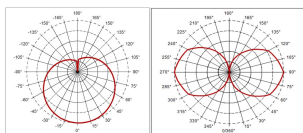

### Product features

- A range of high performance ToLEDo Superia T8 LED tubes with reminiscent look of fluorescent tubes.
- High performance glass construction design
- High lumen output - 3730lm, with an impressive lumen efficacy of 138 lm/W
- Omnidirectional light distribution (320°) and wide beam angle (220°)
- A++ energy rating and low power consumption
- Average rated life of 50'000 hours (L70 F50)
- Lamp length - 1500mm
- High power factor 0.95
- 200,000 switching cycle
- 5 years guarantee for complete peace of mind
- Colour temperature -3000K
- Suitable for outdoor applications in weather proof luminaires
- Compatible with electromagnetic gear and also suitable for direct mains operation (220-240V)
- No bending or discoloration over time
- No contactable metal parts, therefore no potential risk of electric shock

### PRODUCT OVERVIEW

Product name	ToLEDo SUPERIA T8 V4 5FT 3730LM 27W 830
Technology	LED
Watt (Rated) (W)	27
Lamp shape	Tube, double-ended
Cap/Base	G13
Lamp finish	Frosted/Coated
General application	Hospitality, Logistics & Industry, Residential & Consumer
ETIM Class	EC001959
E-number FI	4740526
E-number SE	8292490
Warranty	5 years
Luminous flux (lm)	3730
Colour temperature (K)	3000
Light colour	Warm White
CRI (Ra)	80
Colour Consistency (SDCM)	6
Wattage (W)	27
Average life (Nominal) (h)	50000
Product EAN number	5410288271064

### PHOTOMETRY